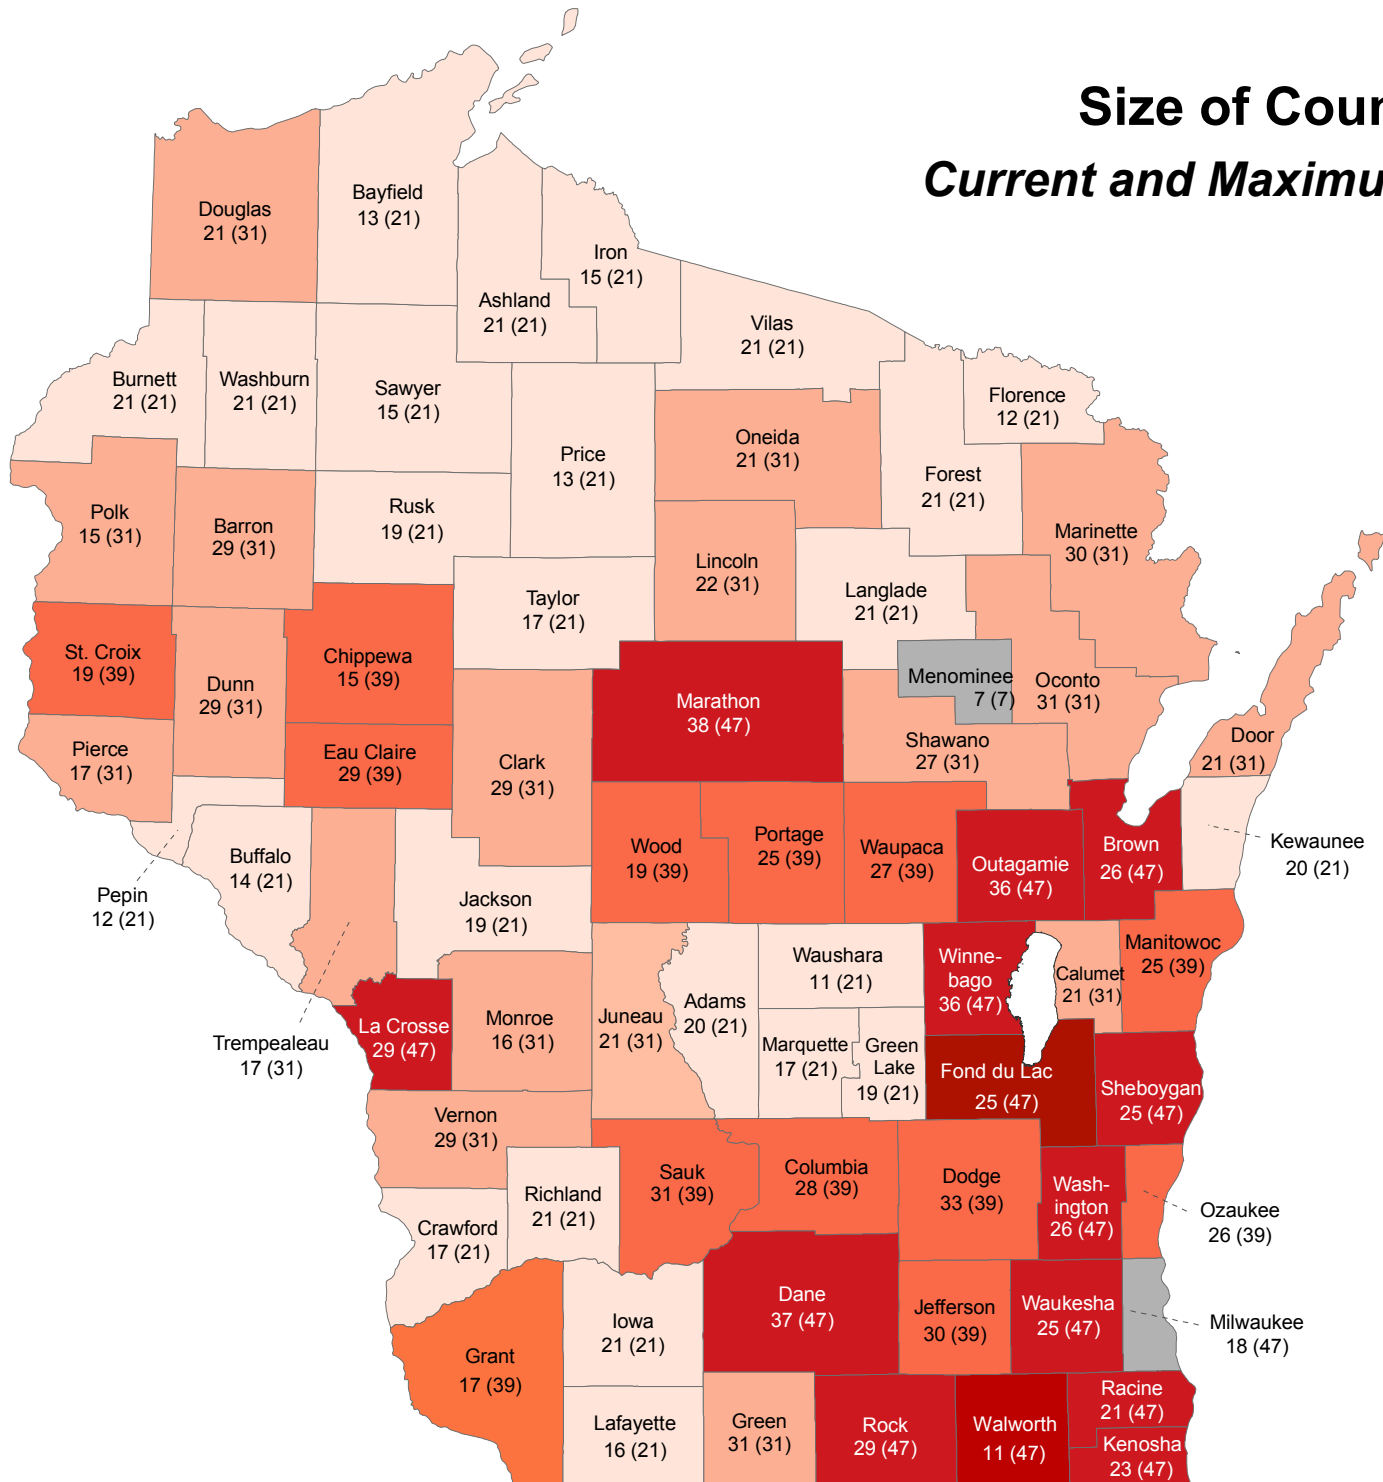

Size of County Board

Current and Maximum Allowable Size

Local
Government
CENTER

UW
Extension
University of Wisconsin-Extension

County Population = max size

- Less than 25,000 = 21
- 25,000 to 49,999 = 31
- 50,000 to 99,999 = 39
- 100,000 to 750,000 = 47
- Statutory Special Exception

Number of Supervisors

38 (47) Current Number (Max. Number)

Sources: UW-Extension Local Government Center and 2010 Census of Population and Housing

12-1-18 - Information assembled by Dan Hill and Daniel Foth, Local Government Specialists, University of Wisconsin-Extension Local Government Center